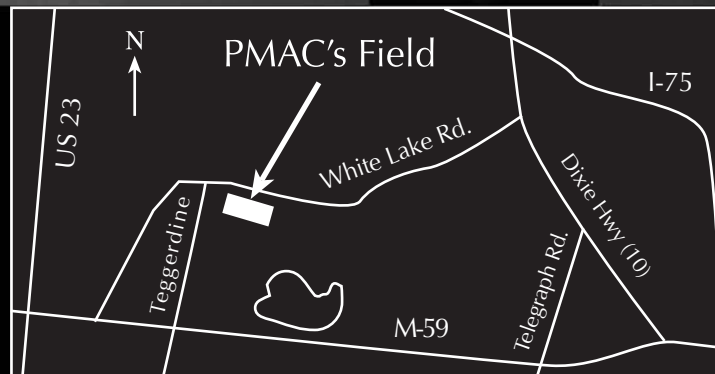

A Great Family Event

SCALE

- TRUE
- STAND-OFF
- FUN

- PUBLIC WELCOME ~ FOOD & FUN
- FLYING FROM 10:00 - 4:00
- P.A. ANNOUNCER
- REGISTRATION BEGINS AT 9:00AM
- RAFFLE & 50/50
- 100 DB MAX
- AMA REQUIRED FOR PILOTS
- STATE PARK STICKER REQUIRED (daily or yearly)